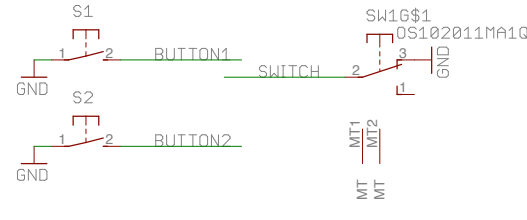

VFD Modular Clock rev 1.0A

(C) 2011-2012 Akafugu Corporation

5V Power Supply

RTC

HV Power Supply

Atmega328P