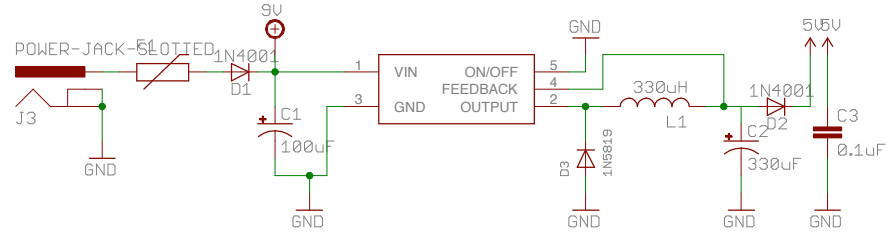

VFD Modular Clock rev 1.0A

(C) 2011-2012 Akafugu Corporation

5V Power Supply

RTC

HV Power Supply

Atmega328P