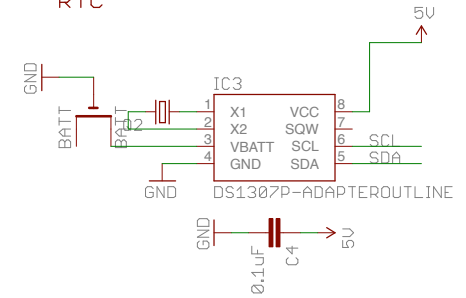

VFD Modular Clock rev 1.0A

(C) 2011-2012 Akafugu Corporation

5V Power Supply

RTC

HV Power Supply

Atmega328P