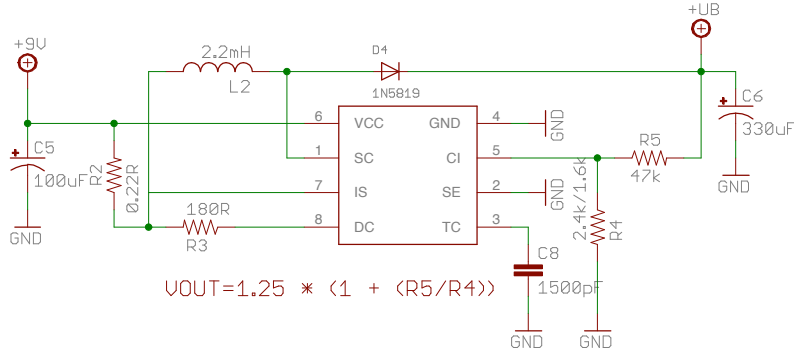

VFD Modular Clock rev 1.0A

(C) 2011-2012 Akafugu Corporation

5V Power Supply

RTC

HV Power Supply

Atmega328P